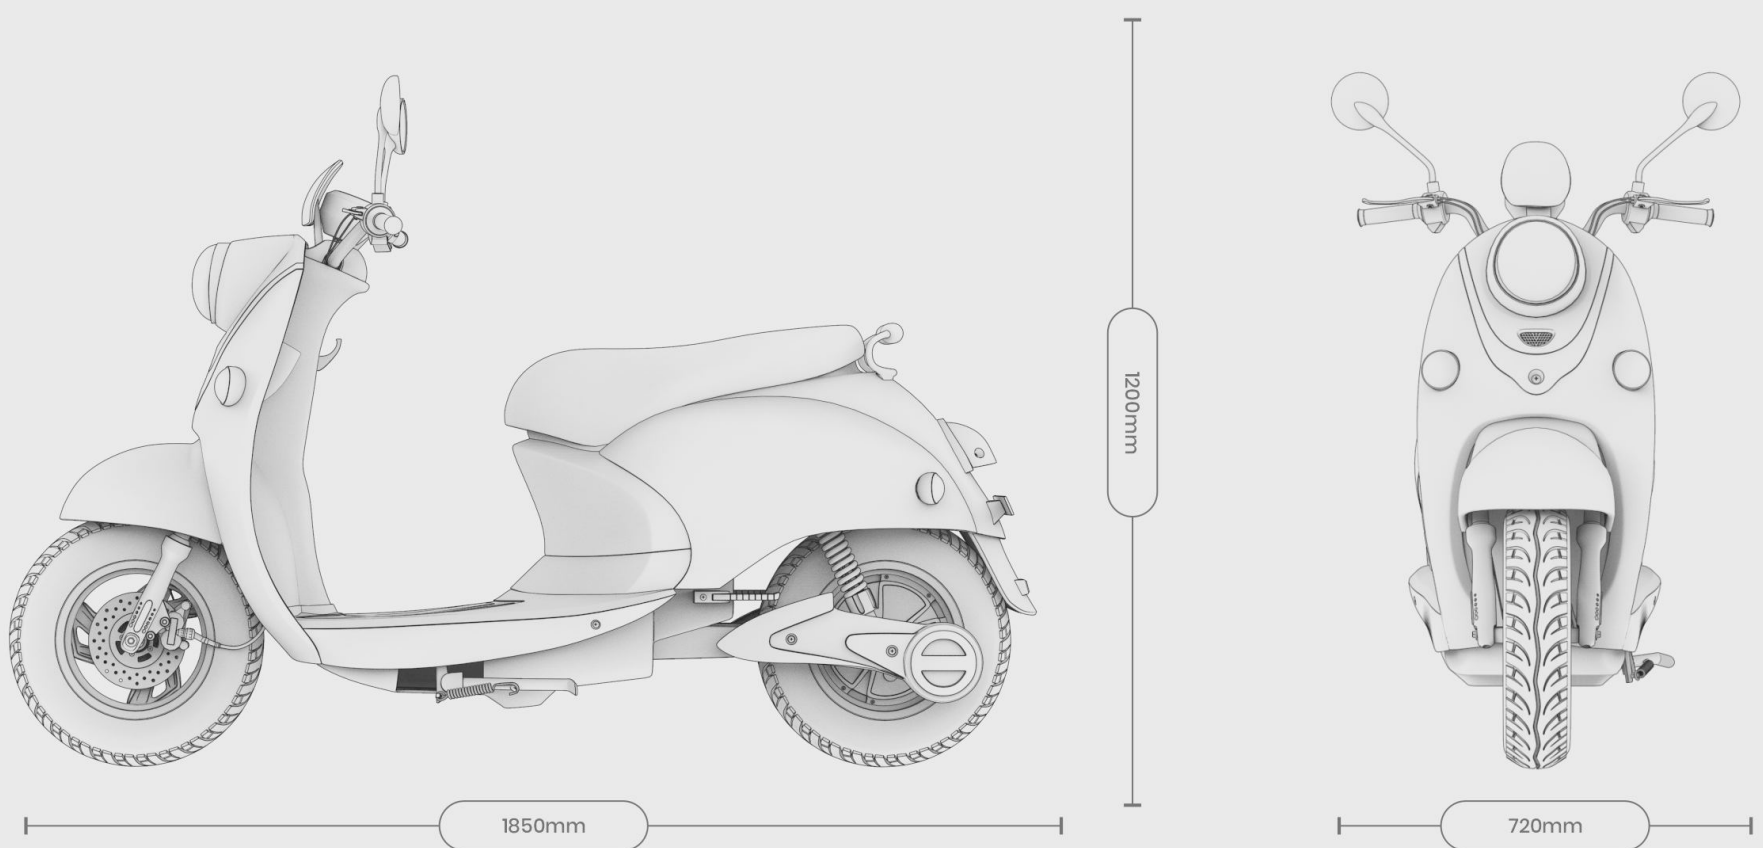

Intercity Neo

Technical Product Catalog

October 2020

Speed

24kmph

Range

60 | 90km**

*Offer Valid till 31st December 2020

Design

Length

1850mm

Width

720mm

Height

1200mm

Wheelbase

Reinforced Steel

Performance

Speed

24kmph

Range

60 | 90km**

Power

250W