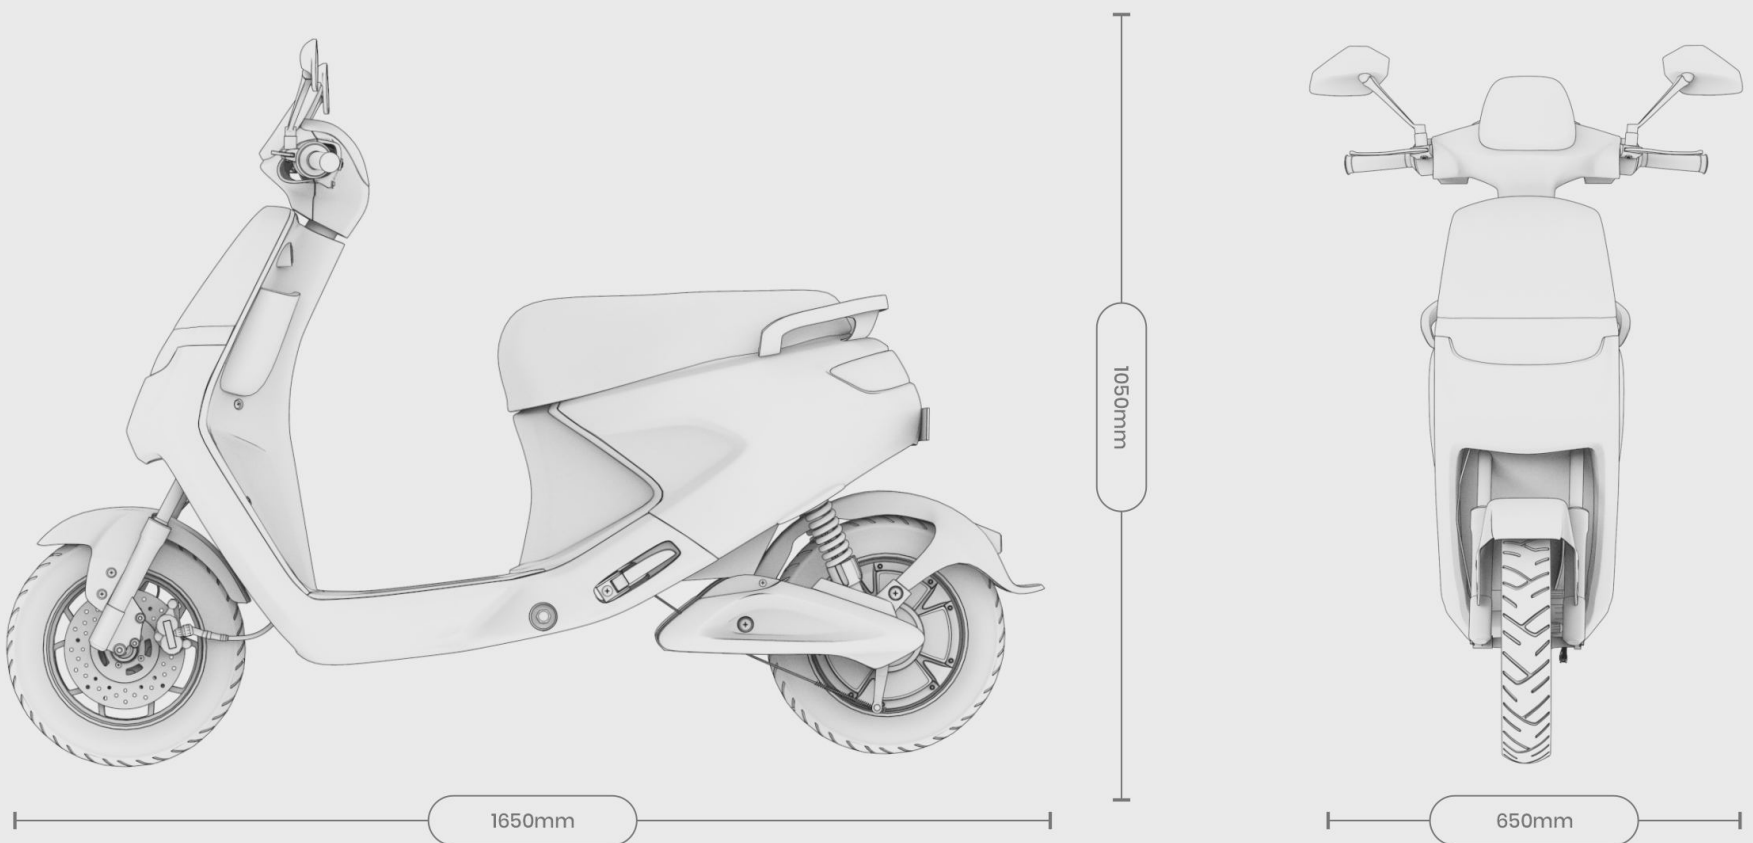

Kollegio Neo

Technical Product Catalog

October 2020

Speed

24kmph

Range

100km**

*Offer Valid till 31st December 2020

Design

Length

1650mm

Width

650mm

Height

1050mm

Wheelbase

1210mm

Tyre

10" Tubeless

Suspensions

Spring Loaded

Brake

F: Disc | R: Drum

Chassis

Reinforced Steel

Performance

Speed

24kmph

Range

100km**

Power

250W